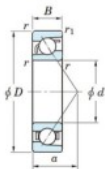

Kogellager enkele rij 7407-B-FY-JTEKT - 7407-B-FY-JTEKT

<https://www.123kogellager.be/kogellager-behuizing/kogellager/enkele-rij/7407-b-fy-jtekt>

Boundary dimensions

Single row angular bearing

| Bearing No. | Boundary dimensions(mm) | | | | | Basic load ratings(kN) | | Fatigue load factor | | Limiting speeds(min-1) (Grease lub.) |
|-------------|-------------------------|-----|----|------|-------|------------------------|------|---------------------|----|---|
| | d | D | B | r/mm | r1/mm | Cr | Cor | Cu | f0 | |
| 7407B FY | 35 | 100 | 25 | 1.5 | 1 | 70.2 | 34.3 | 2.45 | - | 5700 |