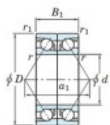

Kogellager enkele rij 7201-CDB-JTEKT - 7201-CDB-JTEKT

<https://www.123kogellager.be/kogellager-behuizing/kogellager/enkele-rij/7201-cdb-jtekt>

Boundary dimensions

Bearing No.	Boundary dimensions (mm)						Basic load ratings (kN)		Fatigue load factor	Limiting speeds (min-1)
	d	D	B	r1 (mm)	r2 (mm)	Cr	C0r	lim (kN)		
7201CDB	12	32	20	0.6	0.3	17.2	8.55	0.67	12.5	Gross 1/6 24000

PRODUCTKENMERKEN

Merk	JTEKT
N° Ean13	3616060644190
Binnendiameter	12 mm
Buitendiameter	32 mm
Dikte	20 mm
Grenstoerental	24000 rpm
Dynamische belasting	17.2 kN
Statische belasting	8.55 kN
Verpakking	1

contact@123kogellager.be

CRT4 de Lesquin 60 Rue Du Haut De Sainghin 59273 Fretin FRANCE