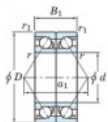

Kogellager enkele rij 7202-DB-JTEKT - 7202-DB-JTEKT

<https://www.123kogellager.be/kogellager-behuizing/kogellager/enkele-rij/7202-db-jtekt>

Boundary dimensions

Bearing No.	Boundary dimensions(mm)					Basic load ratings(kN)		Fatigue load limit(kN)	Factor	Limiting speeds(min-1)
	d	D	B	r1 (mm)	r2 (mm)	C_r	C_{0r}	C_{0r}		
7202DB	15	35	22	0.6	0.3	16.4	8.55	0.6	-	15000

PRODUCTKENMERKEN

Merk	JTEKT
N° Ean13	4549250192623
Binnendiameter	15 mm
Binnendiameter	0.591" inch
Buitendiameter	35 mm
Buitendiameter	1.378" inch
Dikte	22 mm
Dikte	0.866" inch
Grenstoerental	15000 rpm
Dynamische belasting	16.4 kN
Statische belasting	8.55 kN
Verpakking	1

contact@123kogellager.be

CRT4 de Lesquin 60 Rue Du Haut De Sainghin 59273 Fretin FRANCE