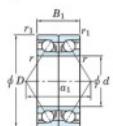

Kogellager enkele rij 7204-CDB-JTEKT - 7204-CDB-JTEKT

<https://www.123kogellager.be/kogellager-behuizing/kogellager/enkele-rij/7204-cdb-jtekt>

Boundary dimensions

Bearing No.	Boundary dimensions(mm)					Basic load ratings(kN)		Fatigue load factor		Limiting speeds(min-1)
	d	D	B	r1(max)	r2(min)	Cr	C0r	Ca	C0a	Grease lub.
7204CDB	20	47	28	1	0.6	33.4	19.6	1.45	13.4	15000

PRODUCTKENMERKEN

Merk	JTEKT
N° Ean13	3616060644336
Binnendiameter	20 mm
Buitendiameter	47 mm
Dikte	28 mm
Grenstoerental	15000 rpm
Dynamische belasting	33.4 kN
Statische belasting	19.6 kN
Verpakking	1

contact@123kogellager.be

CRT4 de Lesquin 60 Rue Du Haut De Sainghin 59273 Fretin FRANCE