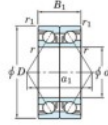

Kogellager enkele rij 7206-BDB-JTEKT - 7206-BDB-JTEKT

<https://www.123kogellager.be/kogellager-behuizing/kogellager/enkele-rij/7206-bdb-jtekt>

Boundary dimensions

Bearing No.	Boundary dimensions(mm)						Basic load ratings(kN)		Fatigue	factor	Limiting speeds(min-1)
	d	D	B	r1(max)	r1(min)	r	Cy	C0y	load limit(kN)		
7206BDB	30	62	32	1	0.6		41.6	27.1	1.65	10	6100 Grease Lub.

PRODUCTKENMERKEN

Merk	JTEKT
N° Ean13	4549250193866
Binnendiameter	30 mm
Buitendiameter	62 mm
Dikte	32 mm
Grenstoerental	6100 rpm
Dynamische belasting	41.6 kN
Statische belasting	27.1 kN
Verpakking	1

contact@123kogellager.be

CRT4 de Lesquin 60 Rue Du Haut De Sainghin 59273 Fretin FRANCE