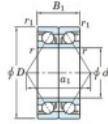

Kogellager enkele rij 7310-CDB-JTEKT - 7310-CDB-JTEKT

<https://www.123kogellager.be/kogellager-behuizing/kogellager/enkele-rij/7310-cdb-jtekt>

Boundary dimensions

Bearing No.	Boundary dimensions (mm)					Basic load ratings (kN)		Fatigue load factor		Limiting speeds (min-1)
	d	D	B	r1 (mm)	r2 (mm)	C_r	C_{0r}	f₀	f₁	Grease lub.
7310CDB	50	110	54	2	1	162	112	8.4	13.4	6400

PRODUCTKENMERKEN

Merk	JTEKT
N° Ean13	3616060644800
Binnendiameter	50 mm
Buitendiameter	110 mm
Dikte	54 mm
Grenstoerental	6400 rpm
Dynamische belasting	162 kN
Statische belasting	112 kN
Verpakking	1

contact@123kogellager.be

CRT4 de Lesquin 60 Rue Du Haut De Sainghin 59273 Fretin FRANCE