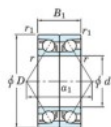

Kogellager enkele rij 7212-CDB-JTEKT - 7212-CDB-JTEKT

<https://www.123kogellager.be/kogellager-behuizing/kogellager/enkele-rij/7212-cdb-jtekt>

Boundary dimensions

Bearing No.	Boundary dimensions(mm)					Basic load ratings(kN)		Fatigue load factor		Limiting speeds(min-1)
	d	D	B	r1(max)	r1(min)	Cr	CG	Sp	PC	Grease lub.
7212CDB	60	110	44	1.5	1	136	106	6.9	14.5	6000

PRODUCTKENMERKEN

Merk	JTEKT
N° Ean13	3616060644886
Binnendiameter	60 mm
Buitendiameter	110 mm
Dikte	44 mm
Grenstoerental	6000 rpm
Dynamische belasting	136 kN
Statische belasting	106 kN
Verpakking	1

contact@123kogellager.be

CRT4 de Lesquin 60 Rue Du Haut De Sainghin 59273 Fretin FRANCE