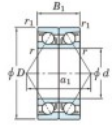

Kogellager enkele rij 7314-BDB-JTEKT - 7314-BDB-JTEKT

<https://www.123kogellager.be/kogellager-behuizing/kogellager/enkele-rij/7314-bdb-jtekt>

Boundary dimensions

Bearing No.	Boundary dimensions (mm)					Basic load ratings (kN)		Fatigue	factor	Limiting speeds (min-1)
	d	D	B	r1 (mm)	r2 (mm)	C₀	C_{0R}	load limit (kN)		
7314BDB	70	150	70	2.1	1.1	232	172	10.7	-	2500

PRODUCTKENMERKEN

Merk	JTEKT
N° Ean13	4549250201356
Binnendiameter	70 mm
Buitendiameter	150 mm
Dikte	70 mm
Grenstoerental	2500 rpm
Gewicht	2700 g
Dynamische belasting	232 kN
Statische belasting	172 kN
Verpakking	-

contact@123kogellager.be

CRT4 de Lesquin 60 Rue Du Haut De Sainghin 59273 Fretin FRANCE