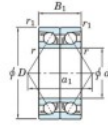

Kogellager enkele rij 7318-DB-JTEKT - 7318-DB-JTEKT

<https://www.123kogellager.be/kogellager-behuizing/kogellager/enkele-rij/7318-db-jtekt>

Boundary dimensions

Bearing No.	Boundary dimensions(mm)						Basic load ratings(kN)		Fatigue load limit(kN)	factor	Limiting speeds(min-1)
	d	D	B	r (mm)	r1 (mm)	Cr	CG	C10			
7318DB	90	198	86	3	1.1	346	294	12.8	-	2600	

PRODUCTKENMERKEN

Merk	JTEKT
N° Ean13	4549250202254
Binnendiameter	90 mm
Buitendiameter	190 mm
Dikte	86 mm
Grenstoerental	2600 rpm
Dynamische belasting	346 kN
Statische belasting	294 kN
Verpakking	1

contact@123kogellager.be

CRT4 de Lesquin 60 Rue Du Haut De Sainghin 59273 Fretin FRANCE