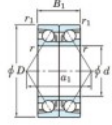

Kogellager enkele rij 7309-CDB-FY-JTEKT - 7309-CDB-FY-JTEKT

<https://www.123kogellager.be/kogellager-behuizing/kogellager/enkele-rij/7309-cdb-fy-jtekt>

Boundary dimensions

Bearing No.	Boundary dimensions(mm)						Basic load ratings(kN)		Fatigue load factor		Limiting speeds(min-1)
	d	D	B	r1(mm)	r2(mm)	a1	Cr	C0r	lim1(kN)	lim2	Grease lub.
7309CDB FY	45	100	50	1.5	1		120	79.5	5.85	13.5	9000

PRODUCTKENMERKEN

Merk	JTEKT
N° Ean13	3616060646187
Binnendiameter	45 mm
Buitendiameter	100 mm
Dikte	50 mm
Grenstoerental	9000 rpm
Dynamische belasting	120 kN
Statische belasting	79.5 kN
Verpakking	1

contact@123kogellager.be

CRT4 de Lesquin 60 Rue Du Haut De Sainghin 59273 Fretin FRANCE