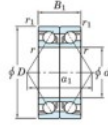

Kogellager enkele rij 7409-BDB-FY-JTEKT - 7409-BDB-FY-JTEKT

<https://www.123kogellager.be/kogellager-behuizing/kogellager/enkele-rij/7409-bdb-fy-jtekt>

Boundary dimensions

Bearing No.	Boundary dimensions(mm)						Basic load ratings(kN)		Fatigue load factor		Limiting speeds(min-1)
	d	D	B	r1(mm)	r2(mm)	r	C_r	C_{0r}	f₀	Grease Lub.	
7409BDB FY	45	120	58	2	1	160	100	7.2	-	3600	

PRODUCTKENMERKEN

Merk	JTEKT
N° Ean13	3616060646194
Binnendiameter	45 mm
Buitendiameter	120 mm
Dikte	58 mm
Grenstoerental	3600 rpm
Dynamische belasting	160 kN
Statische belasting	100 kN
Verpakking	1

contact@123kogellager.be

CRT4 de Lesquin 60 Rue Du Haut De Sainghin 59273 Fretin FRANCE