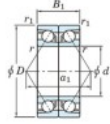

Kogellager enkele rij HAR-018-CDB-JTEKT - HAR-018-CDB-JTEKT

<https://www.123kogellager.be/kogellager-behuizing/kogellager/enkele-rij/har-018-cdb-jtekt>

Boundary dimensions

Bearing No.	Boundary dimensions(mm)						Basic load ratings(kN)		Fatigue load factor	Limiting speeds(min⁻¹)
	d	D	B	r1(mm)	r2(mm)	r3(mm)	C_r	C_{0r}	lim	lim
HAR018CDB	90	140	48	1.5	1	—	52.1	—	8.4	7300

PRODUCTKENMERKEN

Merk	JTEKT
N° Ean13	3616060647443
Binnendiameter	90 mm
Buitendiameter	140 mm
Dikte	48 mm
Grenstoerental	7300 rpm
Statische belasting	52.1 kN
Verpakking	1

contact@123kogellager.be

CRT4 de Lesquin 60 Rue Du Haut De Sainghin 59273 Fretin FRANCE