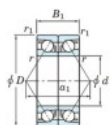

Kogellager enkele rij 7224-DB-FY-JTEKT - 7224-DB-FY-JTEKT

<https://www.123kogellager.be/kogellager-behuizing/kogellager/enkele-rij/7224-db-fy-jtekt>

Boundary dimensions

Bearing No.	Boundary dimensions(mm)						Basic load ratings(kN)		Fatigue load	factor	Limiting speeds(min-1)
	d	D	B	r1(r2)	r1(r2)	Cr	Co	lim(kN)	10	Grease lub	
7224DB FY	120	215	80	2.1	1.1	354	332	15.7	-	2700	

PRODUCTKENMERKEN

Merk	JTEKT
N° Ean13	3616060648136
Binnendiameter	120 mm
Buitendiameter	215 mm
Dikte	80 mm
Grenstoerental	2700 rpm
Dynamische belasting	354 kN
Statische belasting	332 kN
Verpakking	1

contact@123kogellager.be

CRT4 de Lesquin 60 Rue Du Haut De Sainghin 59273 Fretin FRANCE