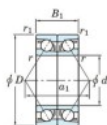

Kogellager enkele rij 7026-CDB-FY-JTEKT - 7026-CDB-FY-JTEKT

<https://www.123kogellager.be/kogellager-behuizing/kogellager/enkele-rij/7026-cdb-fy-jtekt>

Boundary dimensions

Bearing No.	Boundary dimensions (mm)						Basic load ratings (kN)		Fatigue load factor		Limiting speeds (min-1)
	d	D	B	r1 (min)	r1 (max)	Cr	C0r	Ca	C0a		
7026CDB FY	130	200	66	2	1	262	274	11.9	15.9	3900	

PRODUCTKENMERKEN

Merk	JTEKT
N° Ean13	3616060648235
Binnendiameter	130 mm
Buitendiameter	200 mm
Dikte	66 mm
Grenstoerental	3900 rpm
Dynamische belasting	262 kN
Statische belasting	274 kN
Verpakking	1

contact@123kogellager.be

CRT4 de Lesquin 60 Rue Du Haut De Sainghin 59273 Fretin FRANCE