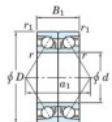

Kogellager enkele rij 7932-CDB-FY-JTEKT - 7932-CDB-FY-JTEKT

<https://www.123kogellager.be/kogellager-behuizing/kogellager/enkele-rij/7932-cdb-fy-jtekt>

Boundary dimensions

Bearing No.	Boundary dimensions(mm)					Basic load ratings(kN)		Fatigue load factor		Limiting speeds(min-1)
	d	D	B	r1(r2)	r1(r2)	Cr	C0r	10	16.5	Grease Lub.
7932CDB FY	160	220	56	2	1	245	289	10.9	16.5	3500

PRODUCTKENMERKEN

Merk	JTEKT
N° Ean13	3616060648570
Binnendiameter	160 mm
Buitendiameter	220 mm
Dikte	56 mm
Grenstoerental	3500 rpm
Dynamische belasting	245 kN
Statische belasting	289 kN
Verpakking	1

contact@123kogellager.be

CRT4 de Lesquin 60 Rue Du Haut De Sainghin 59273 Fretin FRANCE