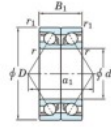

Kogellager enkele rij 7064-BDB-FY-JTEKT - 7064-BDB-FY-JTEKT

<https://www.123kogellager.be/kogellager-behuizing/kogellager/enkele-rij/7064-bdb-fy-jtekt>

Boundary dimensions

Bearing No.	Boundary dimensions(mm)					Basic load ratings(kN)		Fatigue load limit(kN)	factor	Limiting speeds(min-1)
	d	D	B	r1(max)	r1(min)	C_r	C_{0r}			
7064BDB FY	320	480	148	4	1.5	795	1300	33.6	-	710

PRODUCTKENMERKEN

Merk	JTEKT
N° Ean13	3616060649201
Binnendiameter	320 mm
Buitendiameter	480 mm
Dikte	148 mm
Grenstoerental	710 rpm
Dynamische belasting	795 kN
Statische belasting	1300 kN
Verpakking	1

contact@123kogellager.be

CRT4 de Lesquin 60 Rue Du Haut De Sainghin 59273 Fretin FRANCE