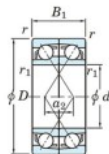

## Kogellager enkele rij 7200-CDF-JTEKT - 7200-CDF-JTEKT

<https://www.123kogellager.be/kogellager-behuizing/kogellager/enkele-rij/7200-cdf-jtekt>

Boundary dimensions

Modular ball bearings Face to face (DF)

Bearing No.	Boundary dimensions (mm)					Basic load ratings (kN)				Fatigue load factor		Limiting speeds (min-1) Grease lub.
	d	D	B	r1 (min)	r1 (min)	Cr	C0r	C0r	r0			
7200CDF	10	30	18	0.6	0.3	11.8	5.85	0.3	13.4	25000		