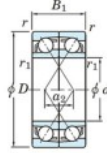

Kogellager enkele rij 7200-CDF-JTEKT - 7200-CDF-JTEKT

<https://www.123kogellager.be/kogellager-behuizing/kogellager/enkele-rij/7200-cdf-jtekt>

Boundary dimensions

400 (for ball bearings) Face to face (DF)

Bearing No.	Boundary dimensions (mm)					Basic load ratings (kN)			Fatigue load factor		Limiting speeds (min-1) Grease lub.
	d	D	B	r1 (min)	r2 (min)	Cr	C0r	C0r	f0		
7200CDF	10	30	18	0.6	0.3	11.8	5.85	0.3	13.4	25000	