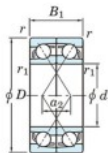

Kogellager enkele rij 7202-BDF-JTEKT - 7202-BDF-JTEKT

<https://www.123kogellager.be/kogellager-behuizing/kogellager/enkele-rij/7202-bdf-jtekt>

Boundary dimensions

Angular ball bearings Face to face (DF)

Bearing No.	Boundary dimensions (mm)					Basic load ratings (kN)		Fatigue load limit (kN)	Factor	Limiting speeds (min-1)
	d	D	B	r (min)	r1 (min)	Cr	Cor			
7202BDF	15	35	22	0.6	0.3	15.1	7.85	0.52	-	11000