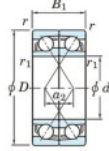

Kogellager enkele rij 7304-BDF-JTEKT - 7304-BDF-JTEKT

<https://www.123kogellager.be/kogellager-behuizing/kogellager/enkele-rij/7304-bdf-jtekt>

Boundary dimensions

Angular bearings Face to face (DF)

Bearing No.	Boundary dimensions(mm)						Basic load ratings(kN)			Fatigue load limit(kN)	factor	Limiting speeds(min-1)
	d	D	B	r (min)	r1 (min)	Cr	Cor	Cu	f0	Grease lub.		
7304BDF	20	52	30	1.1	0.6	35.2	19.3	1.35	-	8000		