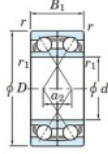

## Kogellager enkele rij 7205-BDF-JTEKT - 7205-BDF-JTEKT

<https://www.123kogellager.be/kogellager-behuizing/kogellager/enkele-rij/7205-bdf-jtekt>

Boundary dimensions

Single row bearings Face to face (DF)

Bearing No.	Boundary dimensions(mm)						Basic load ratings(kN)		Fatigue load limit(kN)	factor	Limiting speeds(min-1)
	d	D	B	r(min)	r1(min)	Cr	Cor	Grease lub.			
7205BDF	25	52	30	1	0.6	29.9	18.8	1.15	-	7300	