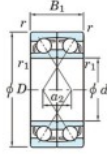

## Kogellager enkele rij 7405-BDF-JTEKT - 7405-BDF-JTEKT

<https://www.123kogellager.be/kogellager-behuizing/kogellager/enkele-rij/7405-bdf-jtekt>

Boundary dimensions

Single ball bearings Face to face (DF)

Bearing No.	Boundary dimensions(mm)					Basic load ratings(kN)		Fatigue load factor		Limiting speeds(min-1)
	d	D	B	r1(min)	r1(max)	Cr	C0r	f0	Grease lub.	
7405BDF	25	80	42	1.5	1	80.4	47.8	3.4	-	4400