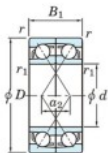

Kogellager enkele rij 7405-DF-JTEKT - 7405-DF-JTEKT

<https://www.123kogellager.be/kogellager-behuizing/kogellager/enkele-rij/7405-df-jtekt>

Boundary dimensions

Angular ball bearings Face to face (DF)

Bearing No.	Boundary dimensions(mm)					Basic load ratings(kN)		Fatigue load factor		Limiting speeds(min-1)
	d	D	B	r1(mm)	r2(mm)	Cr	Cor	f0	Grease lub.	
7405DF	25	80	42	1.5	1	86.6	51.5	4	-	5100