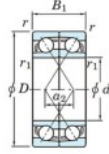

Kogellager enkele rij 7206-DF-JTEKT - 7206-DF-JTEKT

<https://www.123kogellager.be/kogellager-behuizing/kogellager/enkele-rij/7206-df-jtekt>

Boundary dimensions

Single ball bearings Face to face (DF)

Bearing No.	Boundary dimensions(mm)						Basic load ratings(kN)		Fatigue load limit(kN)	factor	Limiting speeds(min-1)
	d	D	B	r1(min)	r2(min)	Cr	Cor	FO Grease lub.			
7206DF	30	62	32	1	0.6	45.7	29.7	1.95	-	8000	