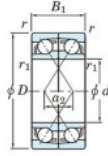

Kogellager enkele rij 7306-DF-JTEKT - 7306-DF-JTEKT

<https://www.123kogellager.be/kogellager-behuizing/kogellager/enkele-rij/7306-df-jtekt>

Boundary dimensions

Single ball bearings Face to face (DF)

Bearing No.	Boundary dimensions(mm)						Basic load ratings(kN)		Fatigue load limit(kN)	factor	Limiting speeds(min-1)
	d	D	B	r1(min)	r1(max)	Cr	Cor	Grease lub.			
7306DF	30	72	38	1.1	0.6	64.8	41.2	2.85	-	7300	