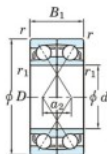

Kogellager enkele rij 7306-CDF-JTEKT - 7306-CDF-JTEKT

<https://www.123kogellager.be/kogellager-behuizing/kogellager/enkele-rij/7306-cdf-jtekt>

Boundary dimensions

Single ball bearings Face to face (DF)

Bearing No.	Boundary dimensions(mm)						Basic load ratings(kN)		Fatigue load factor		Limiting speeds(min-1) Grease lub.
	d	D	B	r (min)	r1 (min)	Cr	C0r	f0	f0		
7306CDF	30	72	38	1.1	0.6	69.5	44.2	3.25	13.4	10000	