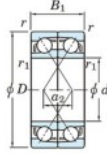

Kogellager enkele rij 7406-BDF-JTEKT - 7406-BDF-JTEKT

<https://www.123kogellager.be/kogellager-behuizing/kogellager/enkele-rij/7406-bdf-jtekt>

Boundary dimensions

Single ball bearings Face to face (DF)

Bearing No.	Boundary dimensions(mm)					Basic load ratings(kN)		Fatigue load limit(kN)	factor	Limiting speeds(min-1)
	d	D	B	r1(min)	r1(max)	Cr	Cor			
7406BDF	30	90	46	1.5	1	96.3	58.6	4.15	-	3900