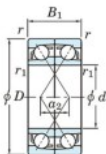

Kogellager enkele rij 7207-DF-JTEKT - 7207-DF-JTEKT

<https://www.123kogellager.be/kogellager-behuizing/kogellager/enkele-rij/7207-df-jtekt>

Boundary dimensions

Single row bearings Face to face (DF)

Bearing No.	Boundary dimensions(mm)					Basic load ratings(kN)		Fatigue load factor		Limiting speeds(min-1)
	d	D	B	r (min)	r1 (min)	Cr	Cor	C0	F0	Grease lub.
7207DF	35	72	34	1.1	0.6	60.3	40.4	2.65	-	7000