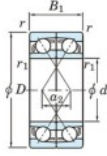

Kogellager enkele rij 7307-DF-JTEKT - 7307-DF-JTEKT

<https://www.123kogellager.be/kogellager-behuizing/kogellager/enkele-rij/7307-df-jtekt>

Boundary dimensions

Single row bearings Face to face (DF)

Bearing No.	Boundary dimensions(mm)						Basic load ratings(kN)		Fatigue load limit(kN)	factor	Limiting speeds(min-1)
	d	D	B	r1(min)	r1(max)	Cr	Cor	Grease lub.			
7307DF	35	80	42	1.6	1	81.1	52.8	3.95	-	6500	