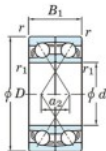

Kogellager enkele rij 7407-DF-JTEKT - 7407-DF-JTEKT

<https://www.123kogellager.be/kogellager-behuizing/kogellager/enkele-rij/7407-df-jtekt>

Boundary dimensions

Single row bearings Face to face (DF)

Bearing No.	Boundary dimensions(mm)						Basic load ratings(kN)		Fatigue load limit(kN)	factor	Limiting speeds(min-1)
	d	D	B	r (min)	r1 (min)	Cr	Co*	Cu	f0	Grease lub	
7407DF	35	100	50	1.5	1	132	82.1	6.35	-	4000	