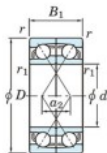

Kogellager enkele rij 7208-CDF-JTEKT - 7208-CDF-JTEKT

<https://www.123kogellager.be/kogellager-behuizing/kogellager/enkele-rij/7208-cdf-jtekt>

Boundary dimensions

Single ball bearings Face to face (DF)

Bearing No.	Boundary dimensions(mm)						Basic load ratings(kN)		Fatigue load factor		Limiting speeds(min-1)
	d	D	B	r(min)	r1(min)	Cr	Cor	C0	f0	Grease lub.	
7208CDF	40	80	36	1.1	0.6	77.6	54.3	3.7	14.2	8800	