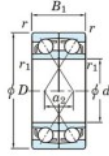

Kogellager enkele rij 7210-BDF-JTEKT - 7210-BDF-JTEKT

<https://www.123kogellager.be/kogellager-behuizing/kogellager/enkele-rij/7210-bdf-jtekt>

Boundary dimensions

Angular ball bearings Face to face (FF)

Bearing No.	Boundary dimensions(mm)						Basic load ratings(kN)		Fatigue load limit(kN)		Limiting speeds(min-1) Grease lub.
	d	D	B	α (min)	r1 (min)	Cr	Cor	Cu	10		
7210BDF	50	90	40	1.1	0.6	75.9	57.3	3.35	-	4000	