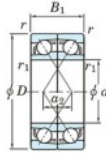

Kogellager enkele rij 7210-CDF-JTEKT - 7210-CDF-JTEKT

<https://www.123kogellager.be/kogellager-behuizing/kogellager/enkele-rij/7210-cdf-jtekt>

Boundary dimensions

Single ball bearings Face to face (DF)

Bearing No.	Boundary dimensions(mm)						Basic load ratings(kN)		Fatigue load limit(kN)		Limiting speeds(min-1)
	d	D	B	r (min)	r1 (min)	Cr	C0r	C0r	F0		
7210CDF	50	90	40	1.1	0.6	91	68.1	4.4	14.6	7500	