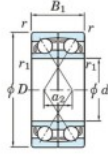

Kogellager enkele rij 7211-CDF-JTEKT - 7211-CDF-JTEKT

<https://www.123kogellager.be/kogellager-behuizing/kogellager/enkele-rij/7211-cdf-jtekt>

Boundary dimensions

Angular ball bearings Face to face (DF)

Bearing No.	Boundary dimensions(mm)					Basic load ratings(kN)		Fatigue load factor		Limiting speeds(min-1)
	d	D	B	r (mm)	r1 (mm)	Cr	Cor	f0	f0	Grease lub.
7211CDF	55	100	42	1.5	1	112	86.1	5.6	14.6	6700