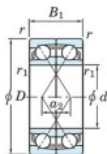

Kogellager enkele rij 7214-DF-JTEKT - 7214-DF-JTEKT

<https://www.123kogellager.be/kogellager-behuizing/kogellager/enkele-rij/7214-df-jtekt>

Boundary dimensions

Single row bearings Face to face (DF)

Bearing No.	Boundary dimensions(mm)						Basic load ratings(kN)			Fatigue load factor		Limiting speeds(min-1) Grease lub.
	d	D	B	r (mm)	r1 (mm)	Cr	Cor	Cu	f0			
7214DF	70	125	48	1.5	1	155	127	7.8	-	3900		