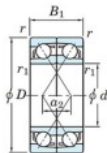

Kogellager enkele rij 7314-CDF-JTEKT - 7314-CDF-JTEKT

<https://www.123kogellager.be/kogellager-behuizing/kogellager/enkele-rij/7314-cdf-jtekt>

Boundary dimensions

Single row bearings Face to face (DF)

Bearing No.	Boundary dimensions(mm)						Basic load ratings(kN)		Fatigue load factor		Limiting speeds(min-1)
	d	D	B	r1(min)	r1(max)	Cr	Cor	SO	F0	Grease lub.	
7314CDF	70	150	70	2.1	1.1	272	200	14.2	13.4	4700	