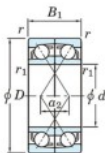

Kogellager enkele rij 7315-DF-JTEKT - 7315-DF-JTEKT

<https://www.123kogellager.be/kogellager-behuizing/kogellager/enkele-rij/7315-df-jtekt>

Boundary dimensions

Single row bearings Face to face (DF)

| Bearing No. | Boundary dimensions(mm) | | | | | | Basic load ratings(kN) | | Fatigue load limit(kN) | | factor | Limiting speeds(min-1) Grease lub. |
|-------------|-------------------------|-----|----|---------|---------|-----|------------------------|------|------------------------|---|--------|---------------------------------------|
| | d | D | B | r1(min) | r1(max) | Cr | C0r | C0 | C0 | | | |
| 7315DF | 75 | 160 | 74 | 2.1 | 1.1 | 276 | 212 | 13.5 | - | - | 3200 | |