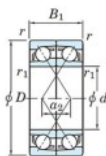

Kogellager enkele rij 7317-BDF-JTEKT - 7317-BDF-JTEKT

<https://www.123kogellager.be/kogellager-behuizing/kogellager/enkele-rij/7317-bdf-jtekt>

Boundary dimensions

4 Balls (Ball Bearings Face to face (FF))

Bearing No.	Boundary dimensions(mm)						Basic load ratings(kN)		Fatigue load limit(kN)		Factor	Limiting speeds(min-1)
	d	D	B	g (min)	r1 (min)	r1 (min)	Cr	C0r	C0	F0		
7317BDF	85	180	82	3	1.1	1.1	295	244	13.7	-	-	2100