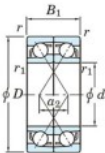

Kogellager enkele rij 7318-DF-JTEKT - 7318-DF-JTEKT

<https://www.123kogellager.be/kogellager-behuizing/kogellager/enkele-rij/7318-df-jtekt>

Boundary dimensions

Single ball bearings Face to face (DF)

Bearing No.	Boundary dimensions(mm)						Basic load ratings(kN)		Fatigue load factor		Limiting speeds(min-1)
	d	D	B	r1(min)	r1(max)	Cr	Cor	Ca	f0	Grease lub.	
7318DF	90	190	86	3	1.1	346	294	12.8	-	2600	