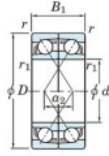

Kogellager enkele rij 7220-CDF-JTEKT - 7220-CDF-JTEKT

<https://www.123kogellager.be/kogellager-behuizing/kogellager/enkele-rij/7220-cdf-jtekt>

Boundary dimensions

Single row bearings Face to face (DF)

Bearing No.	Boundary dimensions(mm)					Basic load ratings(kN)		Fatigue load factor		Limiting speeds(min-1) Grease lub.
	d	D	B	r1(min)	r2(min)	Cr	Co	f0	fD	
7220CDF	100	180	68	2.1	1.1	317	273	14.8	14.6	3600