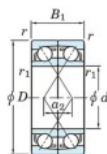

## Kogellager enkele rij 7000-CDF-FY-JTEKT - 7000-CDF-FY-JTEKT

<https://www.123kogellager.be/kogellager-behuizing/kogellager/enkele-rij/7000-cdf-fy-jtekt>

Boundary dimensions

Single row bearings Face to face (FF)

Bearing No.	Boundary dimensions (mm)					Basic load ratings (kN)		Fatigue load factor		Limiting speeds (min <sup>-1</sup> )
	d	D	B	r (min)	r1 (min)	C <sub>r</sub>	C <sub>0r</sub>	C <sub>0r</sub>	f <sub>0</sub>	Grease lub.
7000CDF FY	10	26	16	0.3	-	10.7	4.95	0.25	12.5	37000