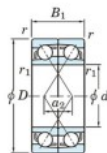

Kogellager enkele rij 7002-DF-FY-JTEKT - 7002-DF-FY-JTEKT

<https://www.123kogellager.be/kogellager-behuizing/kogellager/enkele-rij/7002-df-fy-jtekt>

Boundary dimensions

Single row bearings Face to face (DF)

Bearing No.	Boundary dimensions (mm)					Basic load ratings (kN)		Fatigue load limit (kN)	factor	Limiting speeds (min ⁻¹)
	d	D	B	r1 (mm)	r2 (mm)	Cr	Cor	Cu	f0	Grease lub.
7002DF FY	15	32	18	0.3	-	12.4	6.85	0.35	-	20000