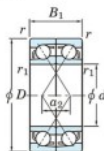

Kogellager enkele rij 7202-DF-FY-JTEKT - 7202-DF-FY-JTEKT

<https://www.123kogellager.be/kogellager-behuizing/kogellager/enkele-rij/7202-df-fy-jtekt>

Boundary dimensions

Angular ball bearings Face to face (DF)

Bearing No.	Boundary dimensions(mm)					Basic load ratings(kN)		Fatigue load factor		Limiting speeds(min-1)
	d	D	B	r1(min)	r2(min)	Cr	Cor	f0	Grease lub.	
7202DF FY	15	35	22	0.6	-	16.4	8.55	0.6	-	19000