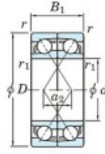

Kogellager enkele rij 7004-CDF-FY-JTEKT - 7004-CDF-FY-JTEKT

<https://www.123kogellager.be/kogellager-behuizing/kogellager/enkele-rij/7004-cdf-fy-jtekt>

Boundary dimensions

For plain ring bearings Face to face (DF)

Bearing No.	Boundary dimensions(mm)					Basic load ratings(kN)		Fatigue load factor		Limiting speeds(min-1)
	d	D	B	r (min)	r1 (min)	Cr	Cor	Ca	f0	Grease lub.
7004CDF FY	20	42	24	0.6	-	22.6	13.2	0.9	14.1	21000