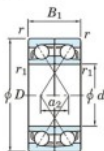

Kogellager enkele rij 7304-DF-FY-JTEKT - 7304-DF-FY-JTEKT

<https://www.123kogellager.be/kogellager-behuizing/kogellager/enkele-rij/7304-df-fy-jtekt>

Boundary dimensions

Angular ball bearings Face to face (DF)

Bearing No.	Boundary dimensions(mm)					Basic load ratings(kN)		Fatigue load limit (kN)	Fatigue load factor	Limiting speeds(min-1)
	d	D	B	r1(min)	r1(max)	Cr	Cor	C0	f0	Grease lub.
7304DF FY	20	52	30	1.1	-	35.4	18.8	1.4	-	13000