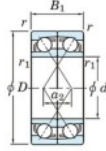

Kogellager enkele rij 7005-DF-FY-JTEKT - 7005-DF-FY-JTEKT

<https://www.123kogellager.be/kogellager-behuizing/kogellager/enkele-rij/7005-df-fy-jtekt>

Boundary dimensions

Angular ball bearings Face to face (DF)

Bearing No.	Boundary dimensions (mm)					Basic load ratings (kN)		Fatigue load factor		Limiting speeds (min ⁻¹)
	d	D	B	r (mm)	r1 (mm)	C _r	C _{0r}	f ₀	f ₀	Grease lub.
7005DF FY	25	47	24	0.6	-	22.9	14.8	0.9	-	13000