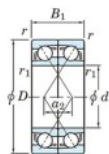

## Kogellager enkele rij 7005-CDF-FY-JTEKT - 7005-CDF-FY-JTEKT

<https://www.123kogellager.be/kogellager-behuizing/kogellager/enkele-rij/7005-cdf-fy-jtekt>

Boundary dimensions

Single ball bearings Face to face (FF)

Bearing No.	Boundary dimensions (mm)					Basic load ratings (kN)		Fatigue load limit (kN)	factor	Limiting speeds (min-1)
	d	D	B	r1 (mm)	r2 (mm)	C <sub>r</sub>	C <sub>0r</sub>			
7005CDF FY	25	47	24	0.6	-	24.9	16	1	14.7	18000