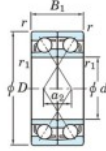

## Kogellager enkele rij 7205-CDF-FY-JTEKT - 7205-CDF-FY-JTEKT

<https://www.123kogellager.be/kogellager-behuizing/kogellager/enkele-rij/7205-cdf-fy-jtekt>

Boundary dimensions

KOGELLAGER

Kogelball bearings Face to face (FF)

Bearing No.	Boundary dimensions (mm)					Basic load ratings (kN)		Fatigue load factor		Limiting speeds (min-1)
	d	D	B	r1 (min)	r2 (min)	Cr	Cor	f0	Grease Lub.	
7205CDF FY	25	52	30	1	-	33.7	20.5	1.4	14	17000