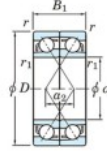

## Kogellager enkele rij 7305-CDF-FY-JTEKT - 7305-CDF-FY-JTEKT

<https://www.123kogellager.be/kogellager-behuizing/kogellager/enkele-rij/7305-cdf-fy-jtekt>

Boundary dimensions

Kogellager bearings Face to face (DF)

Bearing No.	Boundary dimensions (mm)					Basic load ratings (kN)		Fatigue load factor		Limiting speeds (min-1)
	d	D	B	r (min)	r1 (min)	C <sub>r</sub>	C <sub>0r</sub>	f <sub>0</sub>	f <sub>0</sub>	Grease lub.
7305CDF FY	25	62	34	1.1	-	53.5	30.6	2.4	12.8	15000