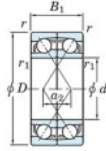

Kogellager enkele rij 7906-CDF-FY-JTEKT - 7906-CDF-FY-JTEKT

<https://www.123kogellager.be/kogellager-behuizing/kogellager/enkele-rij/7906-cdf-fy-jtekt>

Boundary dimensions

40 grade ball bearings Face to face (FF)

Bearing No.	Boundary dimensions(mm)					Basic load ratings(kN)		Fatigue load factor		Limiting speeds(min-1) Grease lub.
	d	D	B	r (min)	r1 (min)	Cr	Cor	Cu	f0	
7906CDF FY	30	47	18	0.3	-	16.8	12.5	0.65	15.9	18000