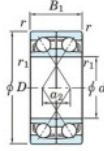

Kogellager enkele rij HAR-006-CDF-JTEKT - HAR-006-CDF-JTEKT

<https://www.123kogellager.be/kogellager-behuizing/kogellager/enkele-rij/har-006-cdf-jtekt>

Boundary dimensions

Single row bearings Face to face (DF)

Bearing No.	Boundary dimensions(mm)					Basic load ratings(kN)		Fatigue load limit(kN)	factor	Limiting speeds(min-1)
	d	D	B	r (min)	r1 (min)	Cr	C0r	C0r	f0	Grease Lub.
HAR006CDF	30	55	26	1	-	-	9.75	-	7.9	21000